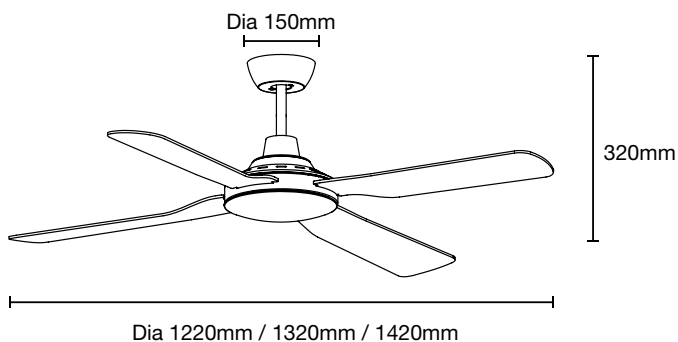

1220MM (48") / 1320MM (52") / 1420MM (56") 65W AC CEILING FAN 4 ABS BLADES WITH WALL CONTROLLER

Model Numbers

MDF124M
MDF124W
MDF134M
MDF134W
MDF144M
MDF144W

Features

- Powerful and efficient 65W AC motor
- Slimline designed ideal for indoor and outdoor covered application
- ABS body and canopy with 4 ABS blades
- Blade pitch 13° (1220mm & 1320mm) 10° (1420mm)
- Hangsure canopy up to 15° maximum
- Fully reversible for summer and winter mode
- Compatible with Martec® ceiling fan remote control MPREMS, MPLCDS and MPAPP (sold separately)

Warranty

AC Motor

Airflow Capacity
11,835m³/hr
(1220mm)

Airflow Capacity
13,450m³/hr
(1320mm)

Airflow Capacity
15,260m³/hr
(1420mm)

Summer/Winter
Reverse
Function

Blade Pitch
(1220mm/
1320mm)

Blade Pitch
(1420mm)

Indoor Cover
Outdoor Use

DIMENSIONS

1220MM (48") / 1320MM (52") / 1420MM (56") 65W AC CEILING FAN 4 ABS BLADES WITH WALL CONTROLLER

PACKAGING

INSTALLATION

| | |
|---------------------|------------------------------|
| Installation | By licensed electrician only |
| Warranty | 6 year replacement warranty |

SPECIFICATIONS

| | |
|--------------------------------------|---|
| Model Name | Discovery II |
| Model Numbers | MDF124M - Matt Black MDF124W - White Satin MDF134M - Matt Black MDF134W - White Satin MDF144M - Matt Black MDF144W - White Satin |
| Air Movement m³/hr | 11,835m ³ /hr (1220mm) 13,450m ³ /hr (1320mm) 15,260m ³ /hr (1420mm) |
| Motor | AC |
| Power Wattage | 65W |
| Voltage | 220-240 50Hz |
| Materials / Blade | ABS |
| Number of Blades | 4 |
| Blade Pitch | 13° (1220mm / 1320mm) 10° (1420mm) |
| Hangsure Canopy | Maximum 15° |
| Control | Supplied with 3 speed wall controller |