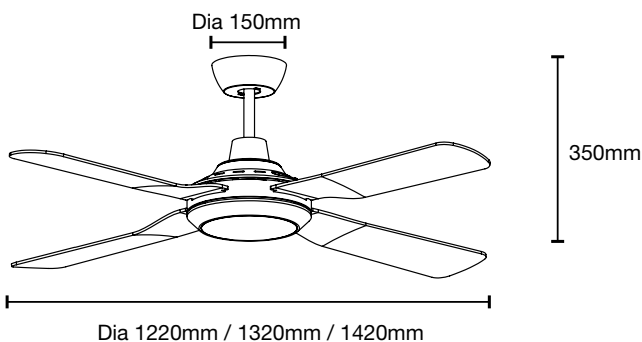

Indoor Cover
Outdoor Use

Tricolour

3 Step Switch
Dimming

DIMENSIONS

1220MM (48") / 1320MM (52") / 1420MM (56") 65W AC CEILING FAN 4 ABS BLADES WITH WALL CONTROLLER TRICOLOUR LED LIGHT

PACKAGING

SPECIFICATIONS

Model Name	Discovery II
Model Numbers	MDF1243M - Matt Black MDF1243W - White Satin MDF1343M - Matt Black MDF1343W - White Satin MDF1443M - Matt Black MDF1443W - White Satin
Air Movement m³/hr	11,835m ³ /hr (1220mm) 13,450m ³ /hr (1320mm) 15,260m ³ /hr (1420mm)
Motor	AC
Power Wattage	65W
Voltage	220-240 50Hz
Materials / Blade	ABS
Number of Blades	4
Blade Pitch	13° (1220mm / 1320mm) 10° (1420mm)
Hangsure Canopy	Maximum 15°
Lighting Wattage / Type	15W LED
Colour Temperature	3000K / 4000K / 5000K
Lumens Output	1580lm / 1745lm / 1690lm
Rated Lifetime	35,000 hours @ Ta25°C
Dimmable	3 step dimming
Control	Supplied with 3 speed wall controller