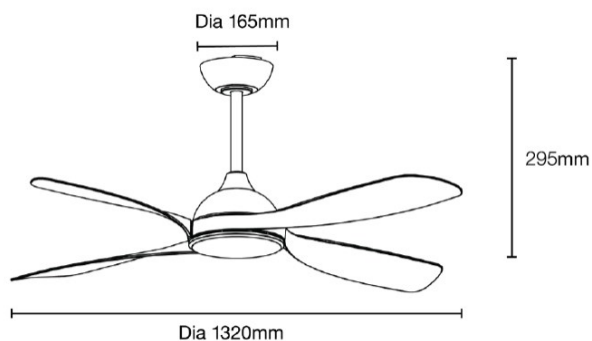

40W 1320MM (52") SMART DC CEILING FAN 4 ABS BLADES WITH WIFI REMOTE CONTROL

SPECIFICATIONS

Model Name	Hampton DC	
Model Numbers	MHDC134W	Matt White
	MHDC134M	Matt Black
	MHDC134WO	Matt White/Oak
Power Wattage / Motor	40W DC	
Voltage / Frequency	220-240Va.c. 50-60Hz	
Air Movement (m³/hr)		
Maximum RPM	Up to 220 RPM	
Airflow Efficiency	Up to 390m³/hr per watt	
Speed 6 (Highest)	15,600m³/hr	
Speed 5	12,700m³/hr	
Speed 4	9,260m³/hr	
Speed 3	7,900m³/hr	
Speed 2	6,440m³/hr	
Speed 1 (Lowest)	4,860m³/hr	
Materials / Blade	ABS blade	
Number of Blades	4	
Blade Pitch	14°	
Hangsure Canopy	10°	
Lighting Wattage / Type	N/A	
Colour Temperature	N/A	
Lumens Output	N/A	
Rated Lifetime	N/A	
Dimmable	N/A	

REMOTE CONTROL

Control	
Light	N/A
CCT	N/A
Fan	Off only
Fan Speed Setting	6
Other Features	Summer/winter reverse mode Breeze mode Sleep mode
Timer	Off only - 1hr, 4hr or 8hr
Power	1 x A23 12V batteries (supplied)
Size	145 x 42mm
Radio Frequency	433Mhz

SHIPPING

Model Numbers	Carton Size			Carton Quantity	Carton Gross Weight (Kg)
	H (mm)	W (mm)	L (mm)		
MHDC134W	265	400	785	1	6.5
MHDC134M	265	400	785	1	6.5
MHDC134WO	265	400	785	1	6.5

INSTALLATION

Installation	By licensed electrician only
Warranty	6* year warranty (*3 year in-home + additional 3 year replacement on the motor only)

DIMENSIONS

* Product must be installed by licensed electrician if not warranty will be void.
Visit website for further information regarding warranty terms and conditions.
Specification and imagery subject to change without prior notice. Last updated Sept 2023.