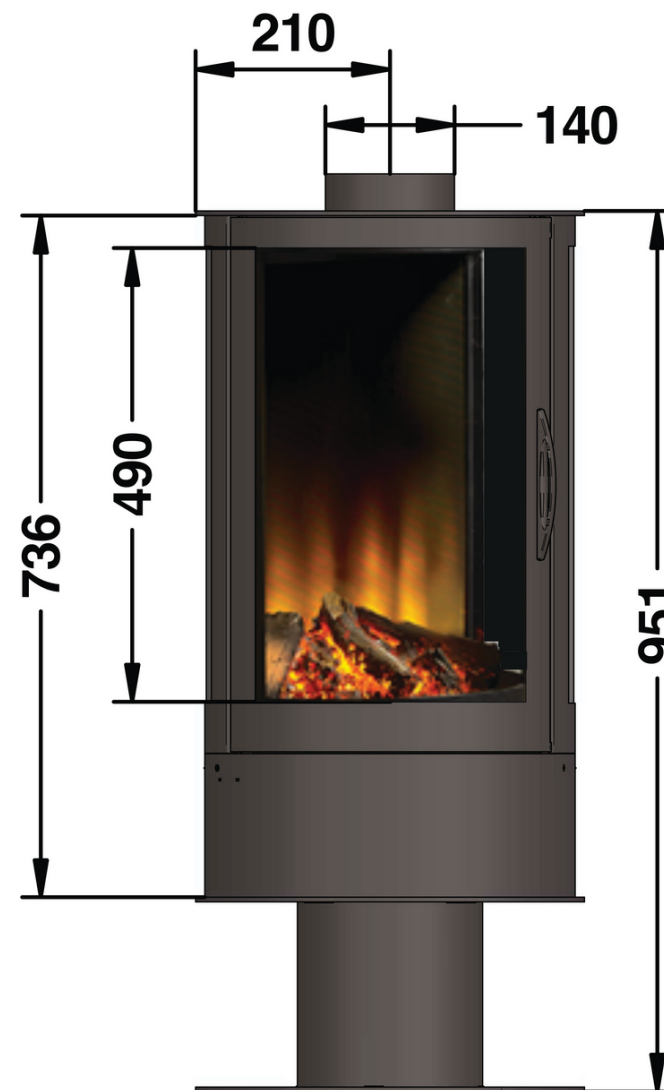

Freestanding electric fire

ilek^o Freestanding Fireplace
Experience luxury and innovation with our Cylindrical Electric Freestanding Fireplace. This stunning addition to your home features Etronic 3D Flame Effect Technology, offering a captivating visual experience with a 900-1800W heat output.

FS FLAME TECHNOLOGY

ilek^o Freestanding delivers a lively flame that makes an impression in any space. Charred logs with a tailored ember bed complete the fireplace experience.

HEATER

900 to 1800Watts Also able to switch heat off and enjoy ambient light.

WARRANTY

2 Year manufacturers warranty

REMOTE HANDSET

Fully control all ilek^o Freestanding functions with the ilek^o infra-red remote control.

ilek^o Freestanding dimensions

Distributed by

PAUL AGNEW | DESIGNS®