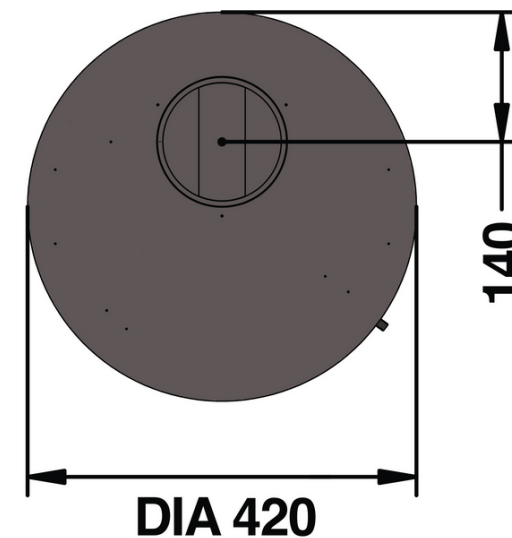

WARRANTY

2 Year manufacturers warranty

REMOTE HANDSET

Fully control all ilek^o Freestanding functions with the ilek^o infra-red remote control.

ilek^o Freestanding dimensions

Distributed by

PAUL AGNEW | DESIGNS®