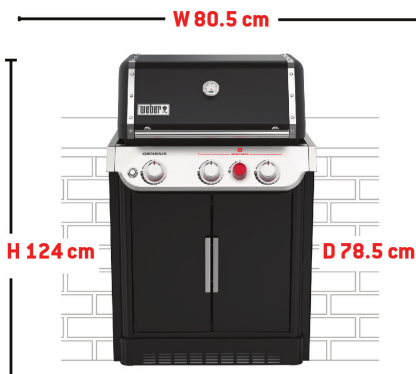

## SPECIFICATIONS

Primary cooking area  
**3,310** square cm  
Expandable top grill cooking area  
**1,768** square cm

**41.1** Megajoule (MJ) **13.7** Megajoule (MJ)

**Sear** **Roast** **Bake**