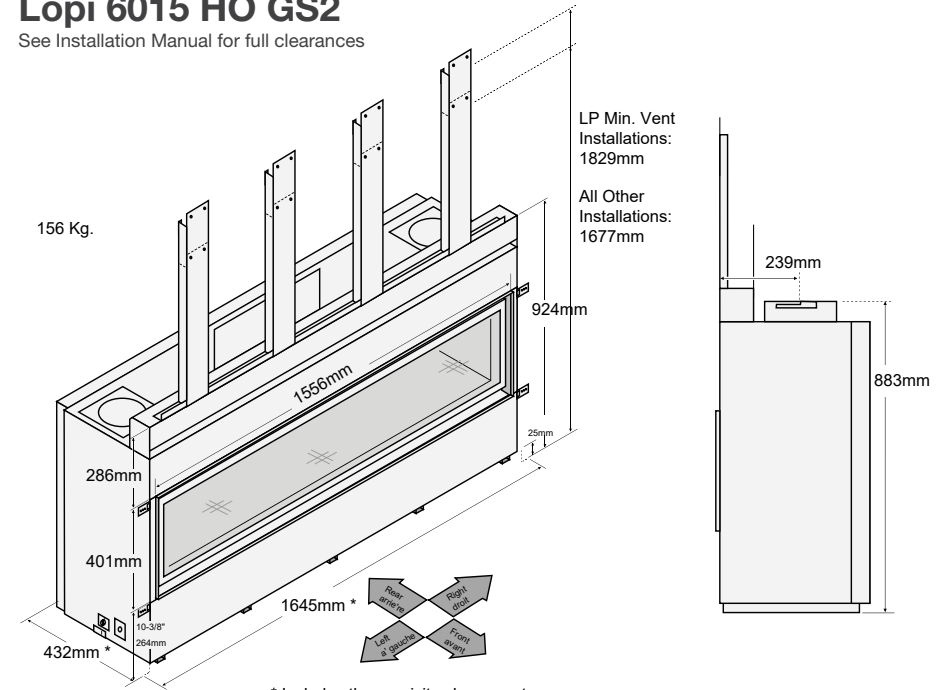

Lopi 6015 HO GS2

See Installation Manual for full clearances

* Includes the requisite clearance to framing (4mm to rear, 16mm to the sides)

FRAMING WARNING:

Depending upon vent configuration, framing above the fireplace may be placed flat to the wall (or notched) to allow proper clearances to the vent.