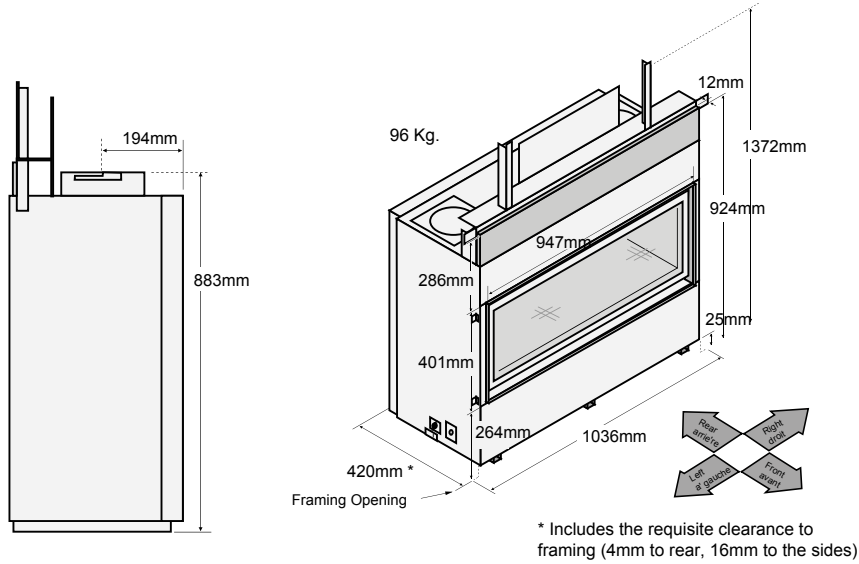

See lopi.com.au for more information

Power Heat Duct - Not available on 4415ST HO GS2

Duct heat in up to two spaces within six metres of your high heat output linear fireplace. Cannot be used in conjunction with CoolSmart Wall Kit.

CoolSmart™ Wall - See Page 5

Premium HO Linear Range - Dimensions

Lopi 3615 HO GS2

See Installation Manual for full clearances

(a) The fireplace enclosure must be a minimum 1372mm tall (do not build into the fireplace enclosure)