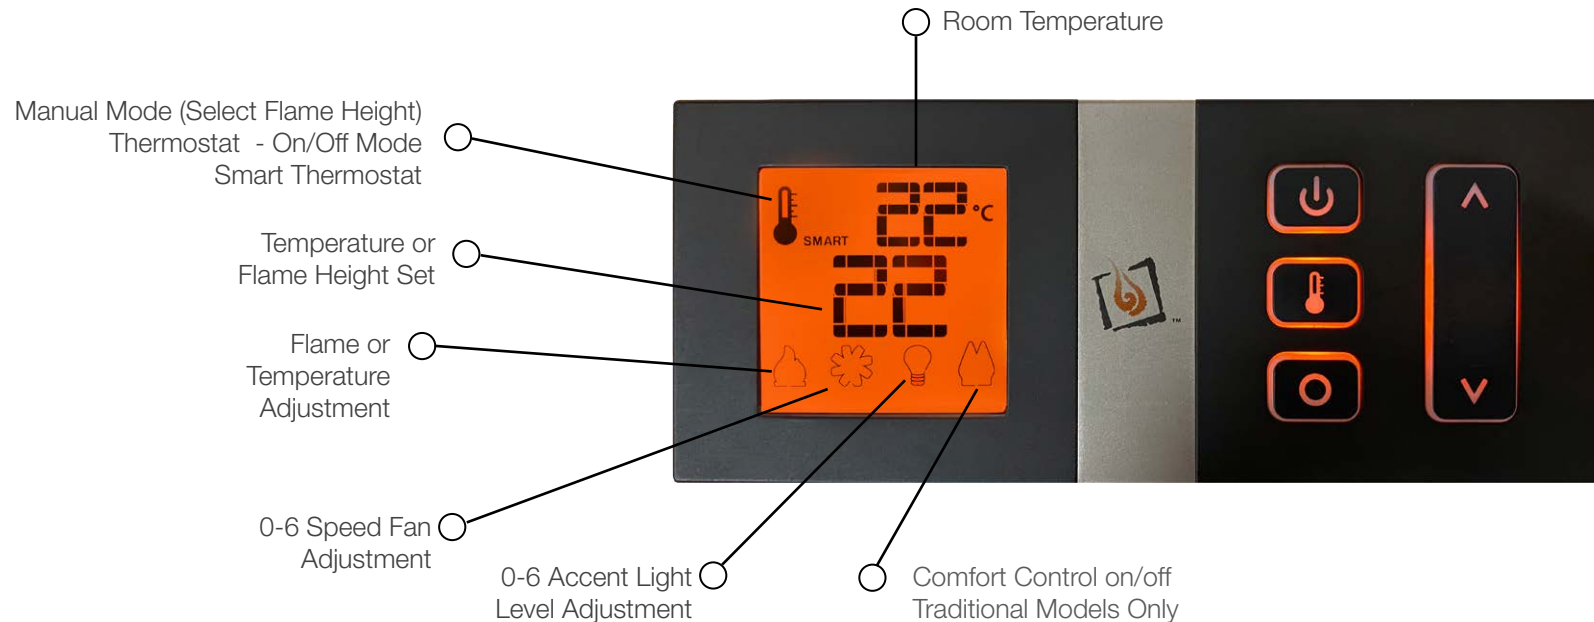

Lopi ProBuilder 72GSB & GS2

See Installation Manual for full clearances

Lopi 6015 HO GS2 - Platinum Glass, Black Glass Fireback Liner & 10mm Trim

Premium Series GreenSmart® 2 Features

Every Premium Lopi fireplace features GreenSmart® 2 Technology - the most advanced burner system available. The GreenSmart® 2 system allows full control of your Premium Lopi fireplace by remote control. You can select a thermostat mode, flame height, accent light level or choose between the six fan speeds or even switch off the fans completely.