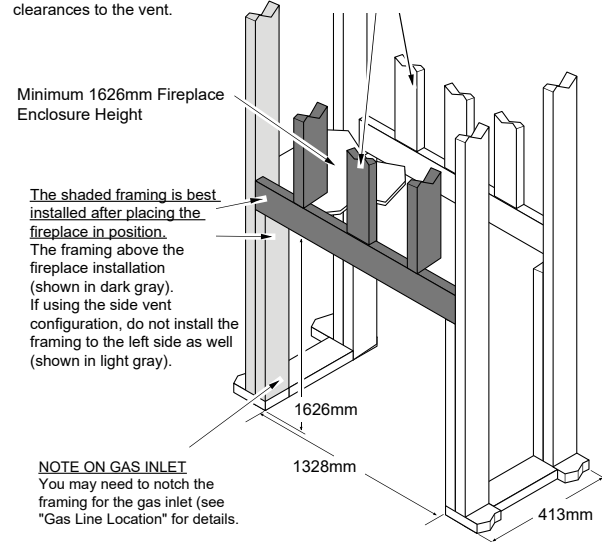

HINT

The fireplace has a front and back side. The front is marked "ACCESS SIDE" and has latches for servicing. Make sure to place the front in the more servicable location.

* The 393mm dimension is based upon 10mm drywall around the perimeter of the fireplace on both sides. If using thicker drywall (or other facing), you will need to adjust this dimension.

*NG (all configurations) or LP with 914mm Rise (or greater)
**LP with less than 914mm Rise (Minimum of 610mm Rise)