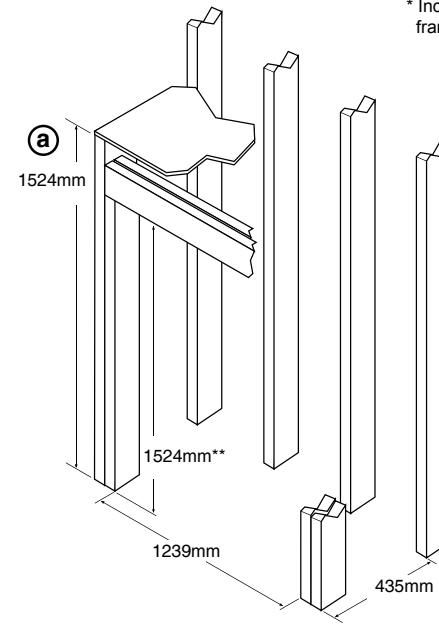

CoolSmart™ Wall - See Page 5

Premium HO Linear Range - Dimensions

Lopi 3615 HO GS2

See Installation Manual for full clearances

(a) The fireplace enclosure must be a minimum 1372mm tall (do not build into the fireplace enclosure)

Lopi 4415 HO GS2

See Installation Manual for full clearances

(a) Minimum Enclosure Height 1524mm

(a) The fireplace enclosure must be a minimum 1574mm tall (do not build into the fireplace enclosure)

Premium HO Linear Range - Dimensions