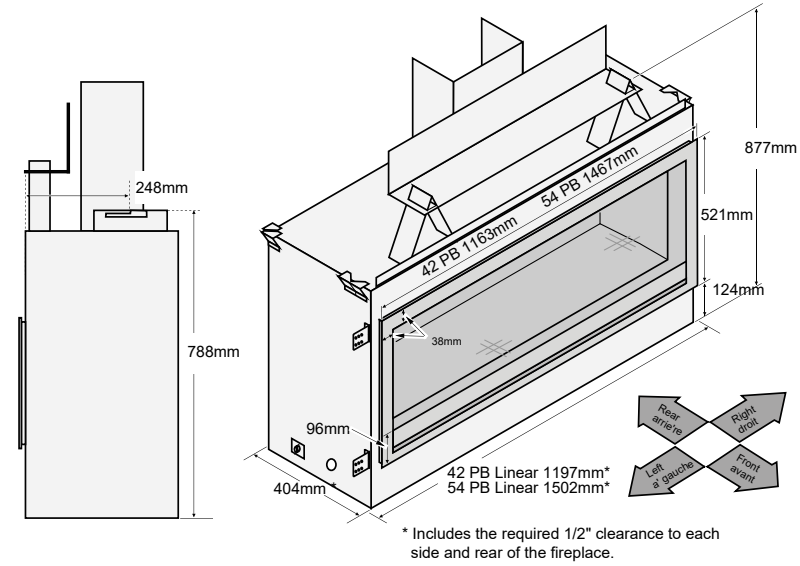

*Heating capacity varies according to the size of closed off area, ceiling height, floor plan, insulation and outside air temperature

ProBuilder™ Linear Range - Dimensions

Lopi ProBuilder 42 & 54GSB

See Installation Manual for full clearances