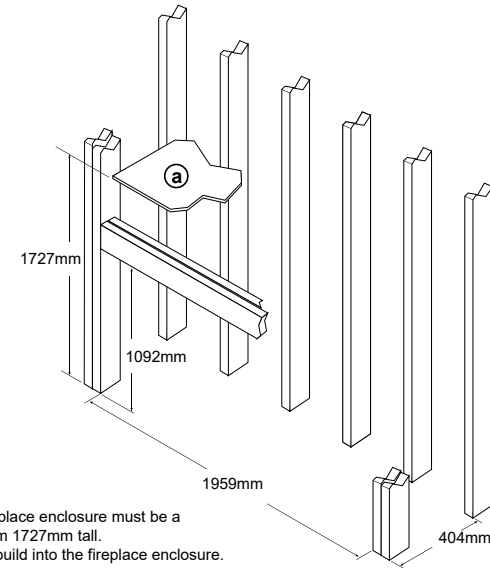

Lopi ProBuilder 72GSB & GS2

See Installation Manual for full clearances