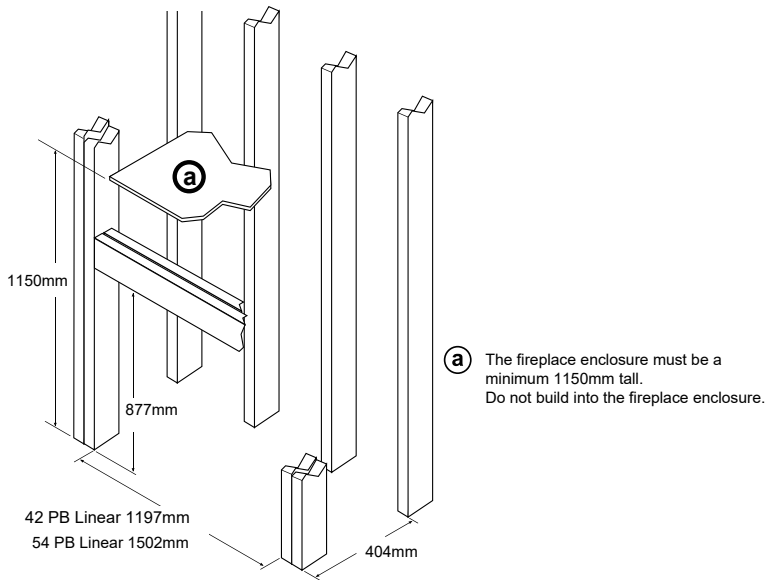

Lopi ProBuilder 72GSB & GS2

See Installation Manual for full clearances