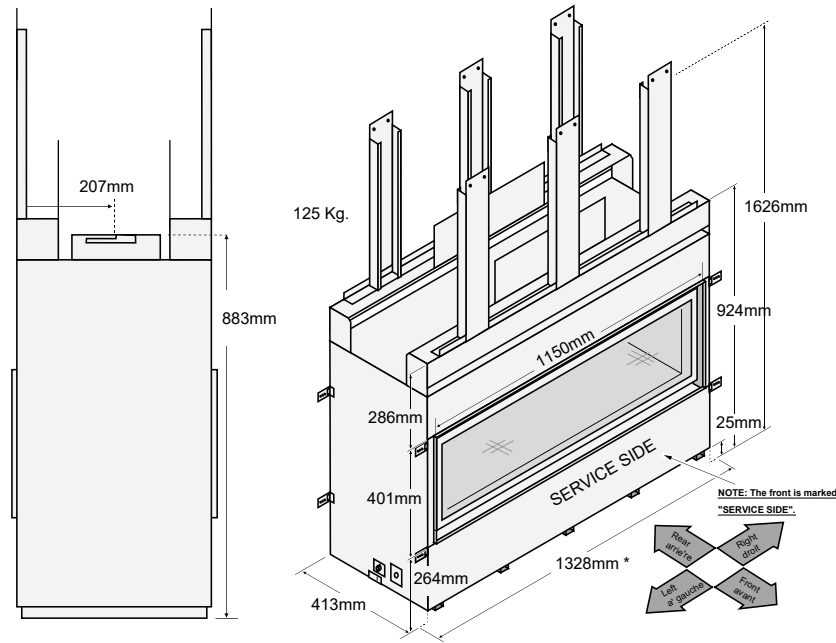

Premium HO Linear Range - Dimensions

Lopi 4415ST HO GS2

See Installation Manual for full clearances

* Includes the requisite clearance to framing
16mm to the sides