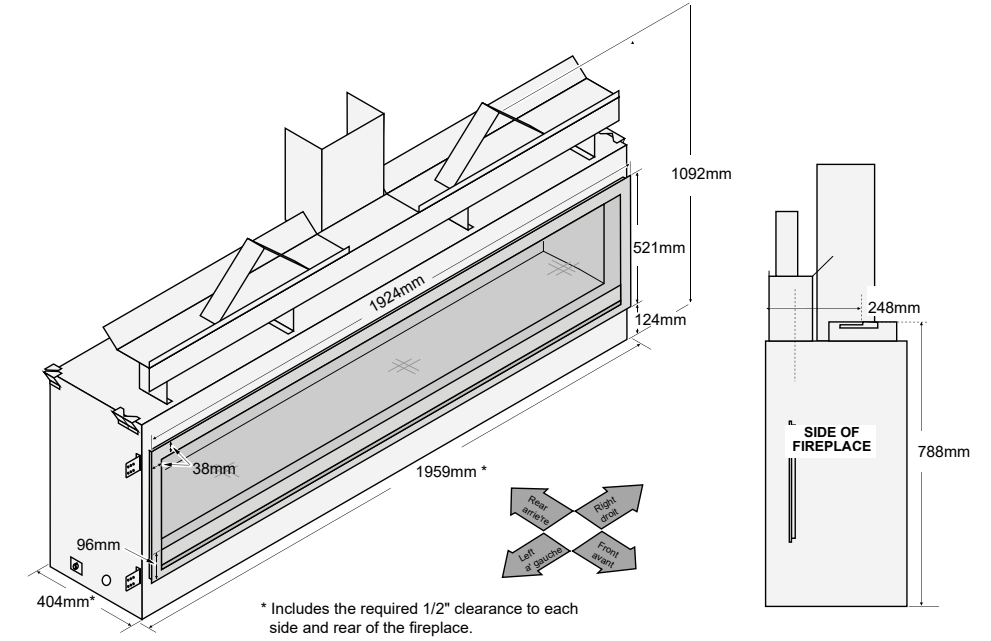

Lopi ProBuilder 72GSB & GS2

See Installation Manual for full clearances