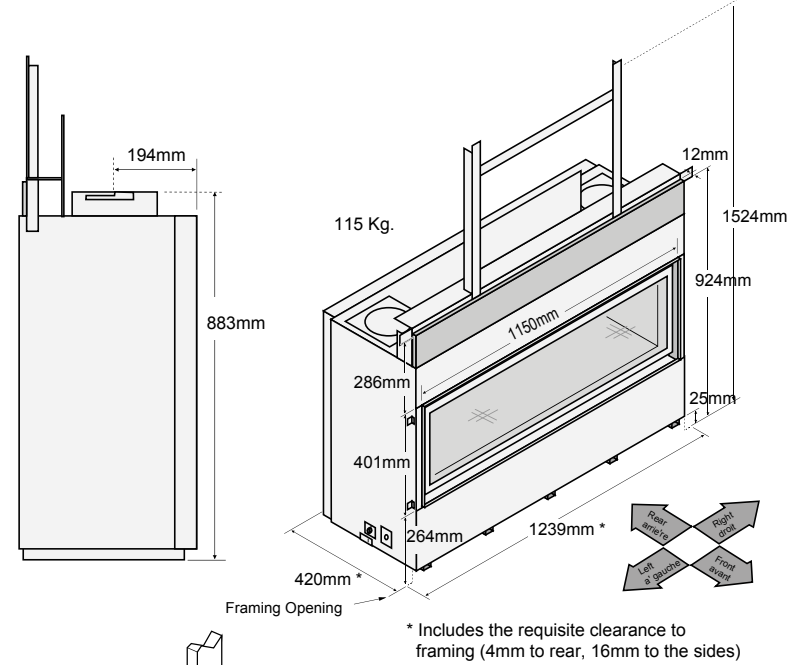

CoolSmart™ Wall - See Page 5

Premium HO Linear Range - Dimensions

Lopi 3615 HO GS2

See Installation Manual for full clearances

(a) The fireplace enclosure must be a minimum 1372mm tall (do not build into the fireplace enclosure)

Lopi 4415 HO GS2

See Installation Manual for full clearances

(a) Minimum Enclosure Height 1524mm

(a) The fireplace enclosure must be a minimum 1574mm tall (do not build into the fireplace enclosure)

Premium HO Linear Range - Dimensions