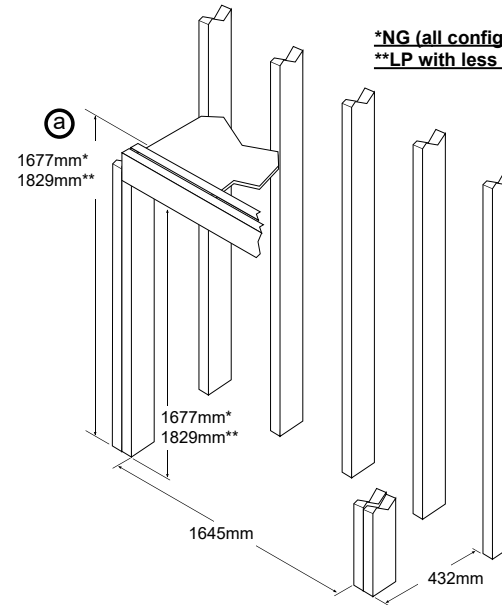

* The 393mm dimension is based upon 10mm drywall around the perimeter of the fireplace on both sides. If using thicker drywall (or other facing), you will need to adjust this dimension.

***NG (all configurations) or LP with 914mm Rise (or greater)**
****LP with less than 914mm Rise (Minimum of 610mm Rise)**