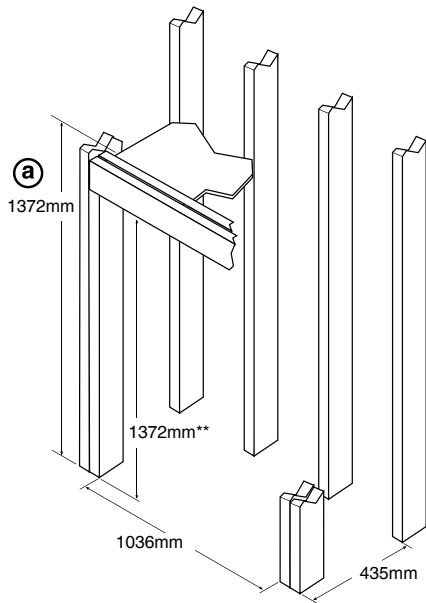

CoolSmart™ Wall - See Page 5

Premium HO Linear Range - Dimensions

Lopi 3615 HO GS2

See Installation Manual for full clearances

(a) The fireplace enclosure must be a minimum 1372mm tall (do not build into the fireplace enclosure)